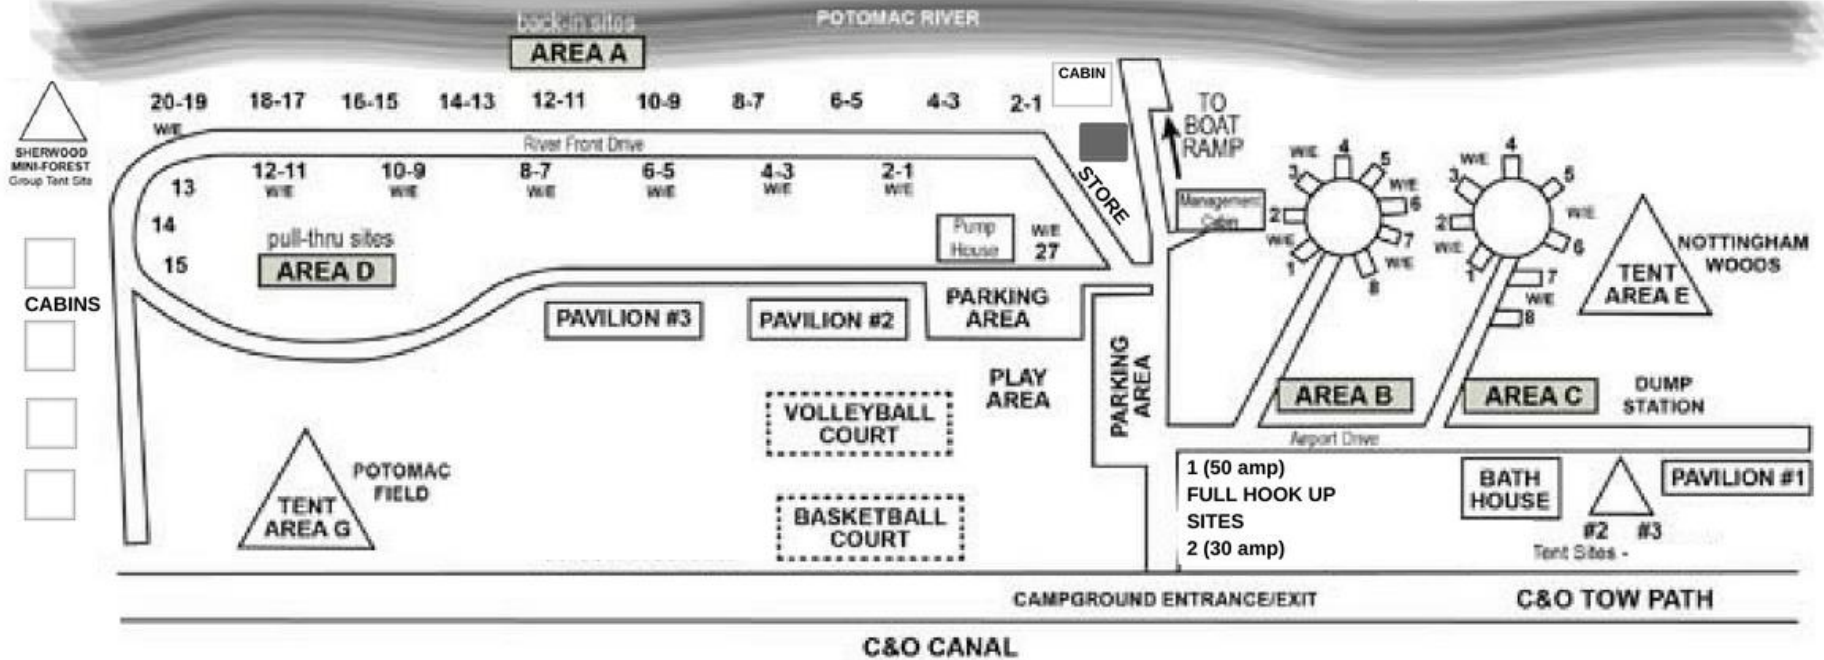

Brunswick Family Campground Map

301 -834-7155

Legend		RV Sites	RV Size	RV Size
	Tent Camping	A - Back In by River	A - Any Size	C4 - Long RV 30' - Prime River View
		B - Back In	B - Back In	C8 - Small Travel Trailer or Pop-Up < 26'
		C - Back In	C1 - Short RV < 30'	B1,2,7,8 - Long RV 30'
		D - Pull Thru	C2 & C3 - Long RV 30'	C2 & C3 - Long RV 30' - Travel Trailer RV
			D - Any Size	W/E - water & electric

Note: Map Not To Scale