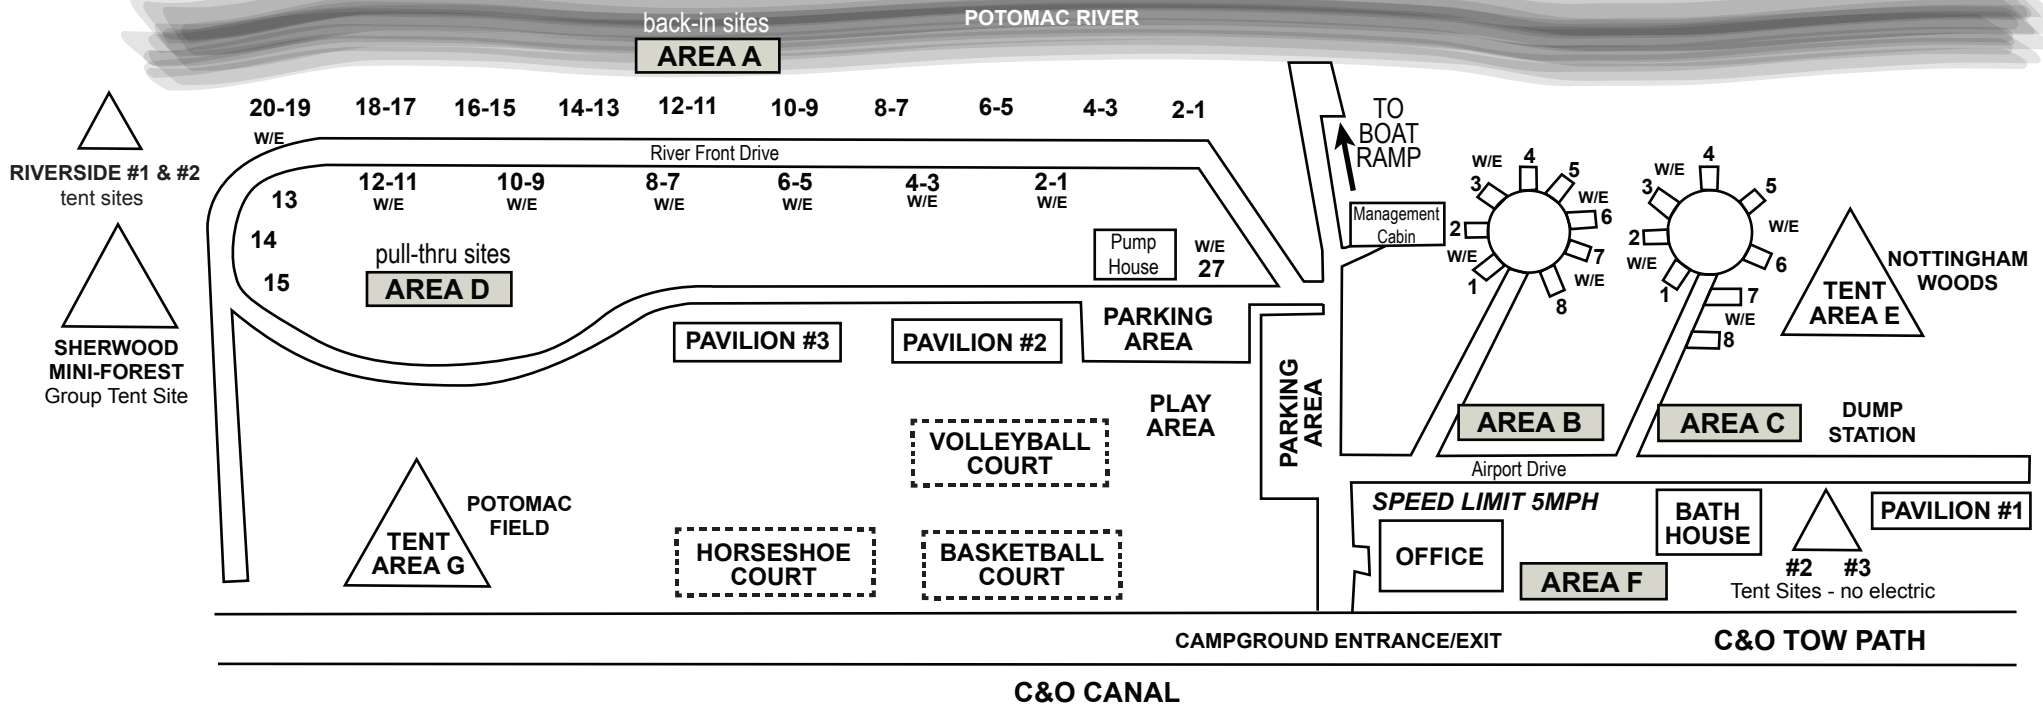

Brunswick Family Campground Map

Phone: 301-695-5177

Legend	RV Sites	RV Size	RV Size
	A - Back In by River	A - Any Size	C4 - Long RV 30' - Prime River View
	B - Back In	B - Back In	C8 - Small Travel Trailer or Pop-Up < 26'
	C - Back In	C1 - Short RV < 30'	B1,2,7,8 - Long RV 30'
	D - Pull Thru	C2 & C3 - Long RV 30'	C2 & C3 - Long RV 30' - Travel Trailer RV
	Note: Map Not To Scale	D - Any Size	W/E - water & electric